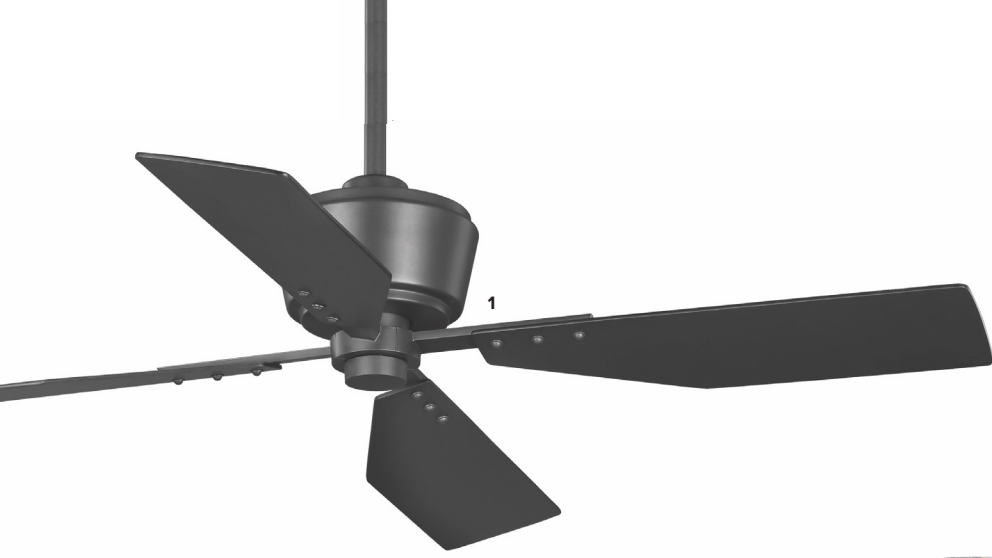

INDUSTRIAL REFINEMENT