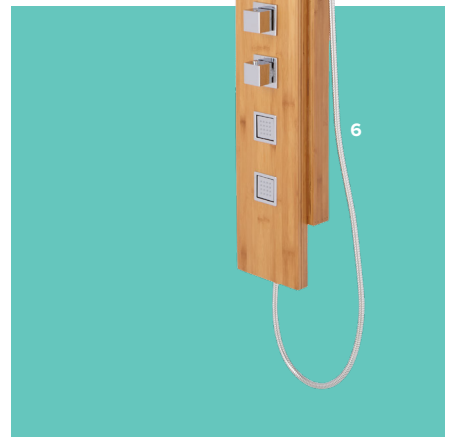

7

8

- 1 NATIVE TRAILS Amalfi Murano Glass Vessel Sink | Shoreline Series
- 2 BLUESTAR 60" RNB Series Range with 24" French Top in Living Coral
- 3 PARK HARBOR Sweetbay Outdoor Pendant
- 4 HINKLEY Atlantis Path Light in Cedar
- 5 VARALUZ Banana Leaf Chandelier
- 6 SIGNATURE HARDWARE Kucera Bamboo Shower Panel
- 7 ELK LIGHTING Weaverton Vanity Light
- 8 HESTAN Outdoor Beer Dispenser