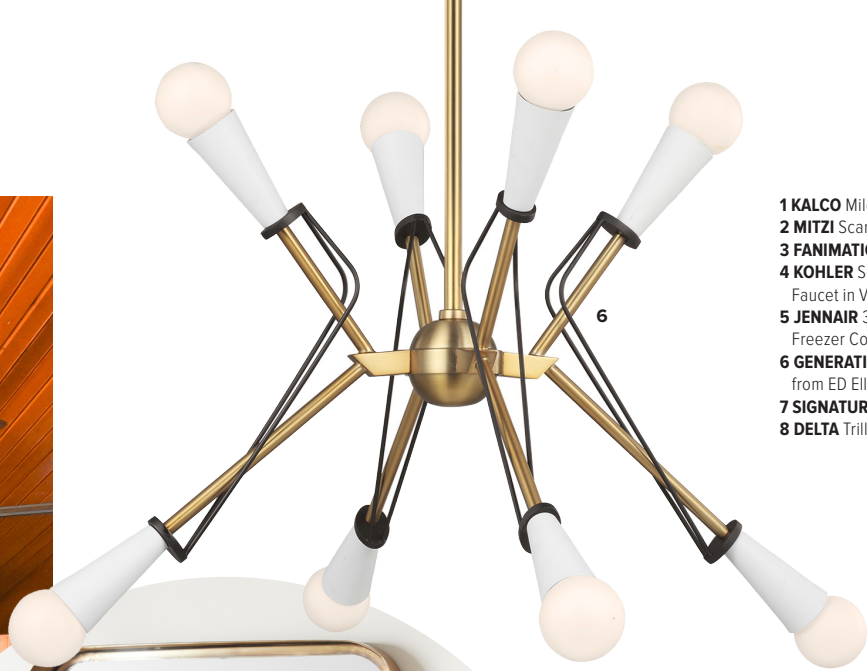

- 1 **KALCO** Milo Chandelier
- 2 **MITZI** Scarlett Pendant
- 3 **FANIMATION** Kute™ Ceiling Fan
- 4 **KOHLER** Sensate® Touchless Kitchen Faucet in Vibrant Ombré
- 5 **JENNAIR** 36" Built-In Refrigerator and Freezer Columns
- 6 **GENERATION LIGHTING** Piro Chandelier from ED Ellen DeGeneres
- 7 **SIGNATURE HARDWARE** Palora Mirror
- 8 **DELTA** Trillian™ Bathroom Faucet