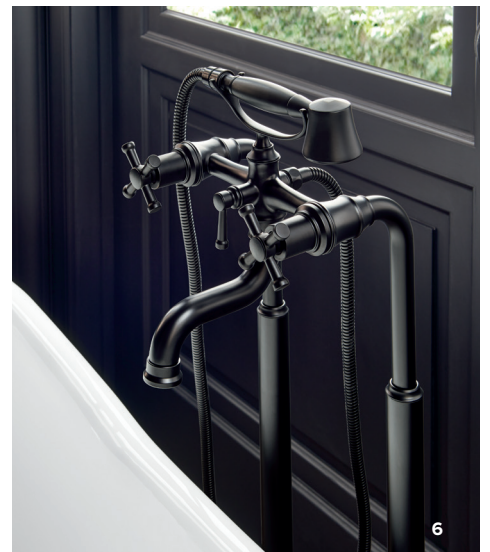

INDUSTRIAL REFINEMENT